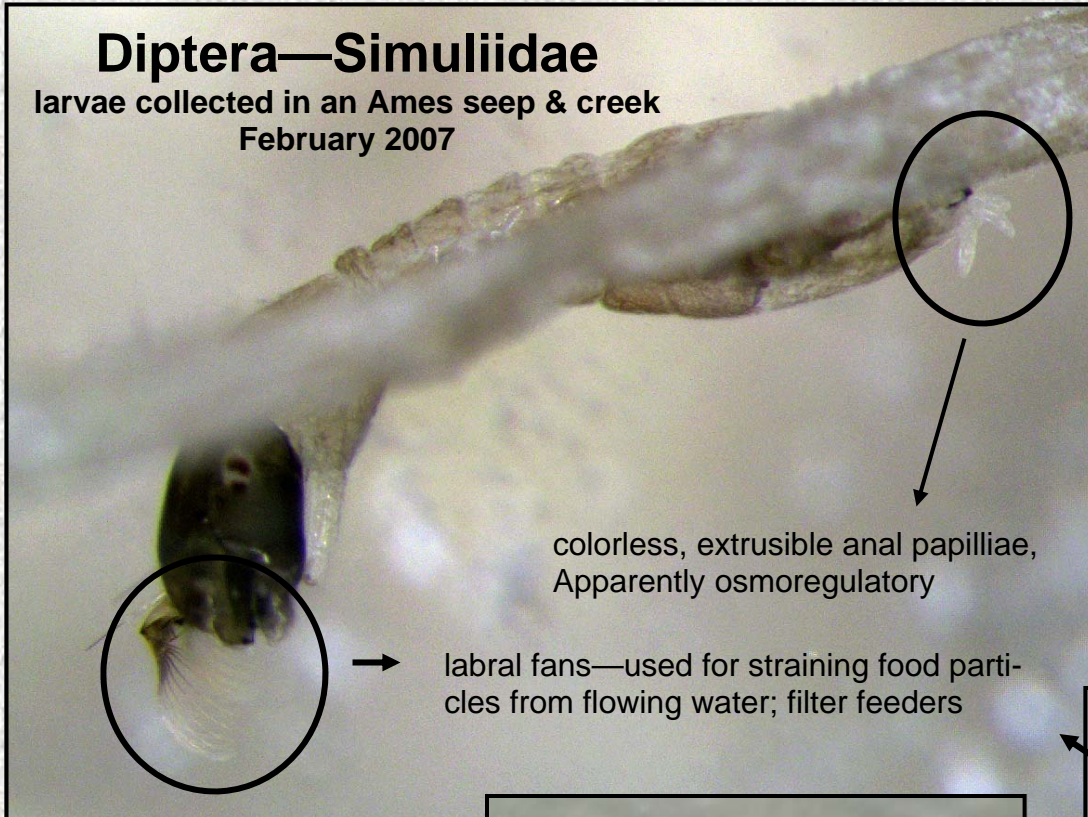

# Diptera—Simuliidae

larvae collected in an Ames seep & creek  
February 2007

colorless, extrusible anal papillae,  
Apparently osmoregulatory

→ labral fans—used for straining food parti-  
cles from flowing water; filter feeders

pupa

Aquatic Insects of North America by  
Merritt & Cummins (great reference book)