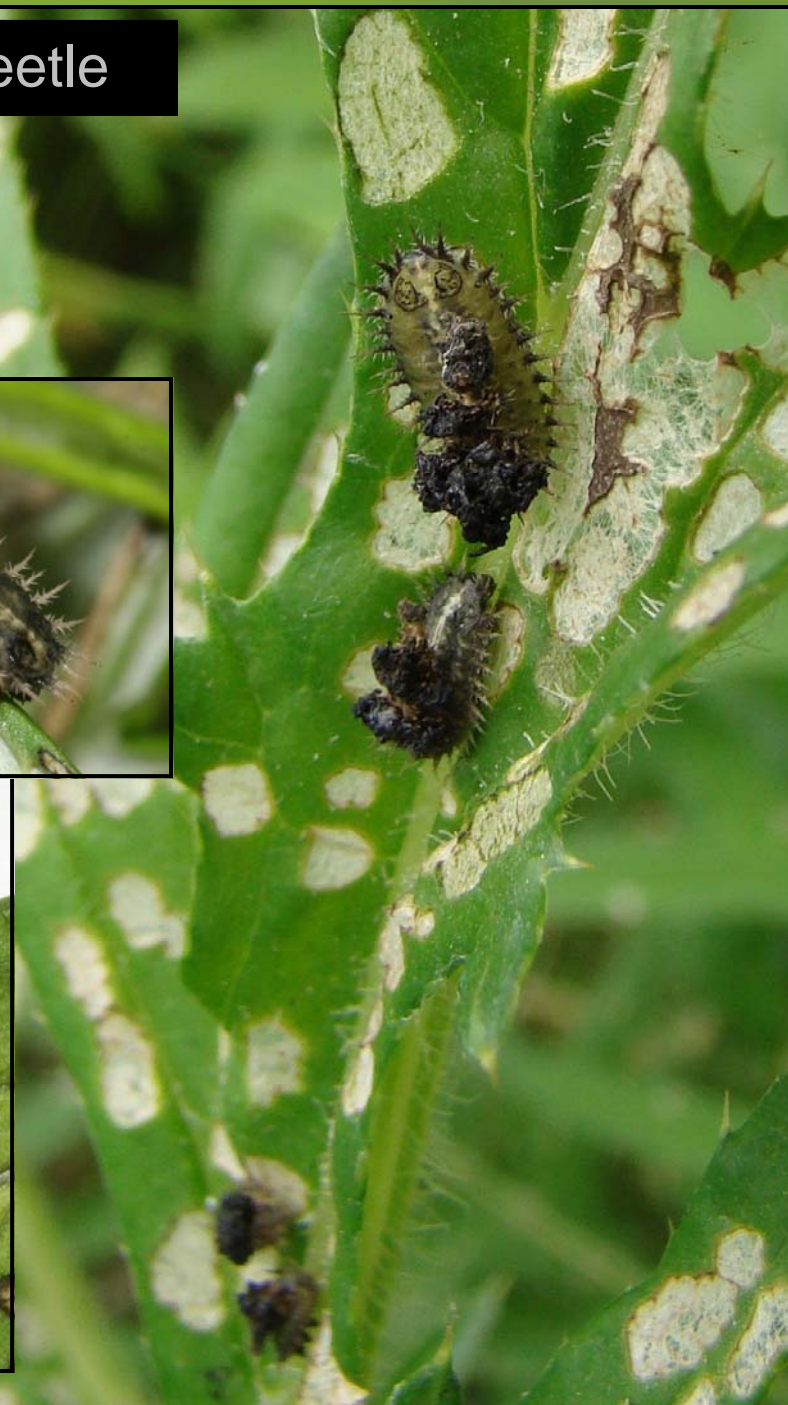

Cassida rubiginosa, thistle tortoise beetle

“Native to Eurasia, accidentally introduced to Quebec in 1901, it has been used in biological control of thistles” BugGuide