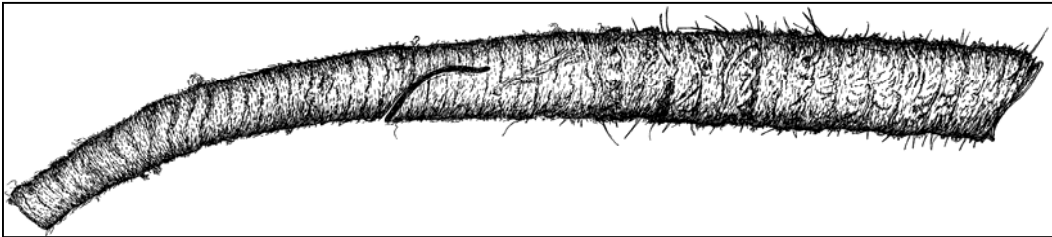

*Coleophora monardella* larval case  
on *Monarda fistulosa*  
Nedtwig/Henning savannah  
Guthrie County, IA, 22-May-2009

*Monarda fistulosa* leaf with mines and  
attachment points (holes)

*Coleophora monardella* larval case  
(drawing and info from Dr. J.F. Landry)